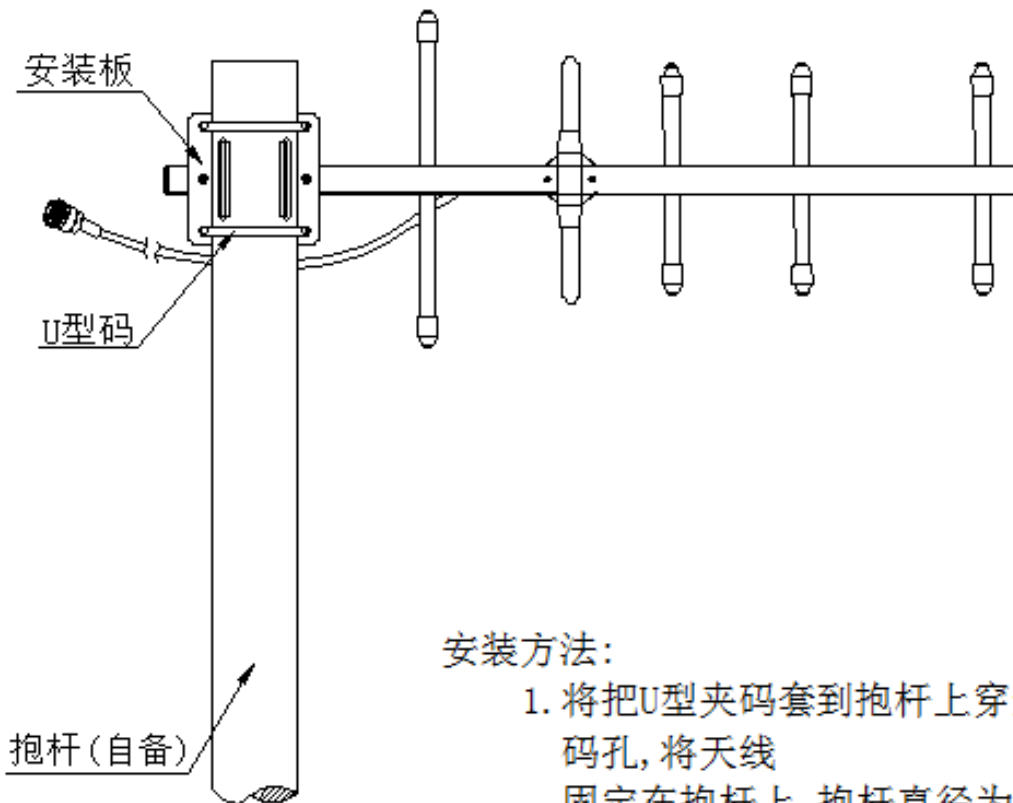

No.30th, West Road of Shibi, Liulian, Pingdi town, Longgang
District, Shenzhen, China. 518117

Tell : 0086 0755 89390978 Fax : 0086 0755 89390979

Electrical Specifications	
Model No.	G13207B
Frequency Range	806-960MHz
Gain	8Dbi
VSWR	≤1.5
Input Impedance	50Ω
Polarization	Vertical & Horizontal
Front to Back Ratio	≥15dB
Horizontal Half Power Angle	50±3°
Vertical Half Power Angle	55±3°
Max Input Power	50W
Lightning Protection	DC Ground
Mechanical Specifications	
Connector Type	N-male
Cable Type	RG58/U
Cable Length	10M
Working Temperature	-40°C ~ + 65°C
Antenna Weight	700g
Pole Diameter	Φ35~Φ55mm
Size	430*165mm
Rated Wind Velocity	210km/h
Radiating Element	5
Package Size	48*33*44CM / 20PCS
Weight	13.4KG

Tell : 0086 0755 89390978 Fax : 0086 0755 89390979

安装方法:

1. 将把U型夹码套到抱杆上穿过天线安装板上的夹码孔, 将天线固定在抱杆上, 抱杆直径为($\varnothing 35$ - $\varnothing 50$ mm).
2. 再将馈线与天线连接器连接; 并做好防水处理. 找到天线接收信号最佳方位, 紧固螺母;