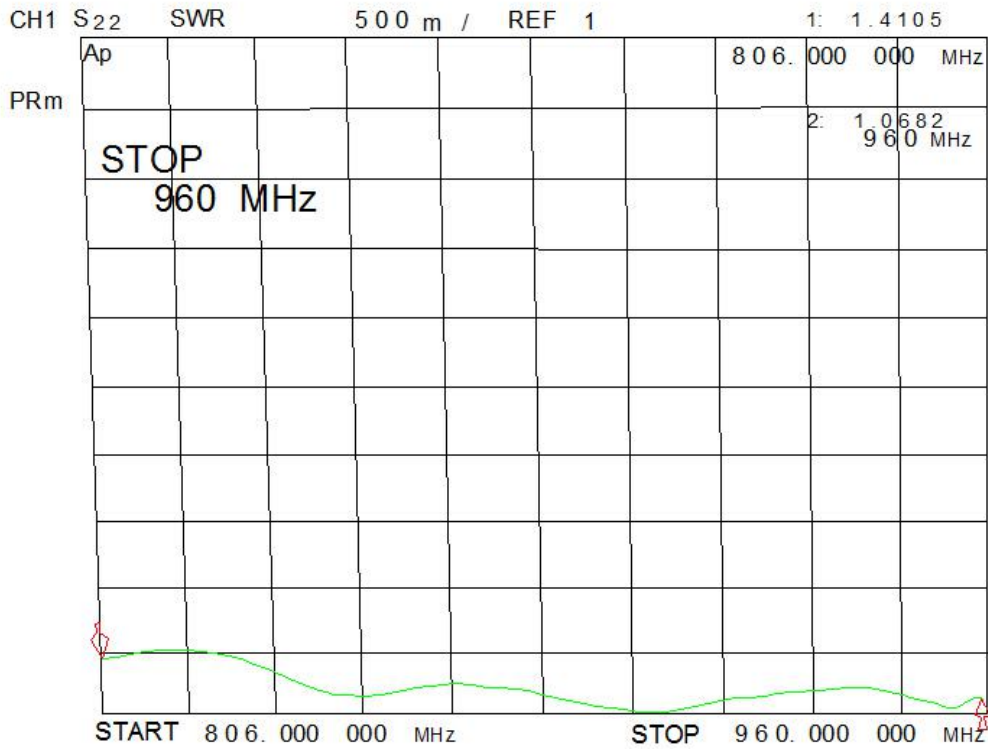

Shenzhen Gisantone Technology Co.,Ltd

No.30th, West Road of Shibi, Liulian, Pingdi town, Longgang District, Shenzhen, China. 518117

Tell : 0086 0755 89390978 Fax : 0086 0755 89390979