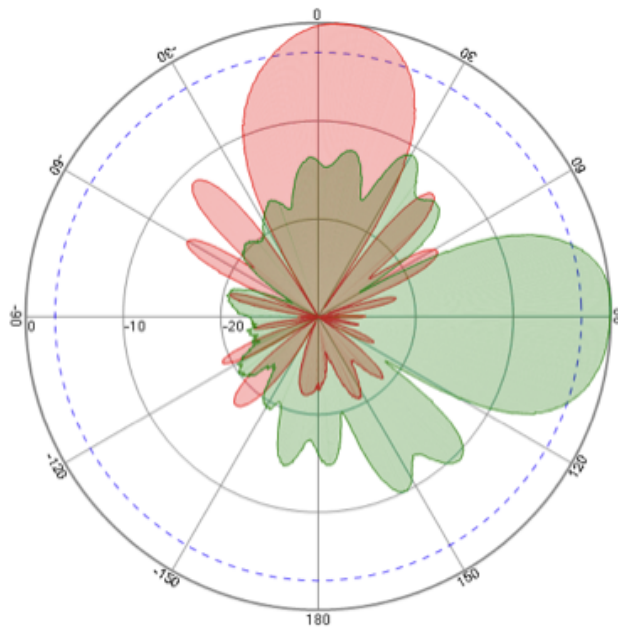

Shenzhen Gisantone Technology Co.,Ltd

No.30th, West Road of Shibi, Liulian, Pingdi town, Longgang District, Shenzhen, China. 518117

Tell : 0086 0755 89390978 Fax : 0086 0755 89390979